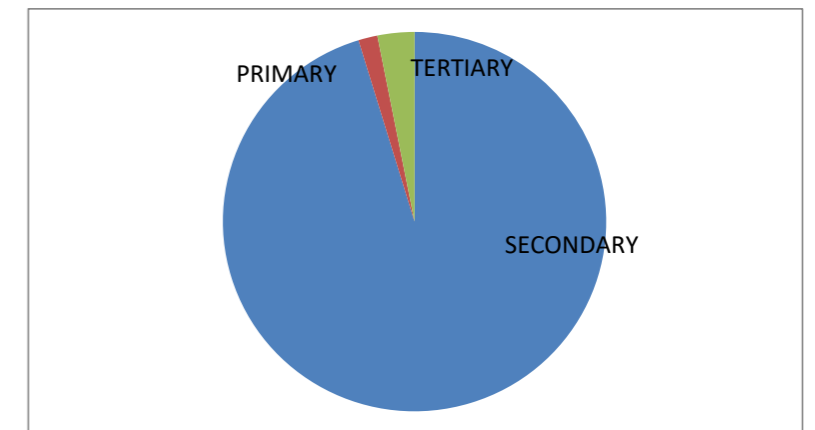

Other

INCIDENTS!!!

VEHICLES IN MAIN CAR PARK

EDUCATION EDUCATION EDUCATION.....

1830 STUDENT AND
PUPIL DAYS

FUNDING SOURCES

GLEN TANAR CHARITABLE TRUST

CAIRNGORMS NATIONAL PARK AUTHORITY