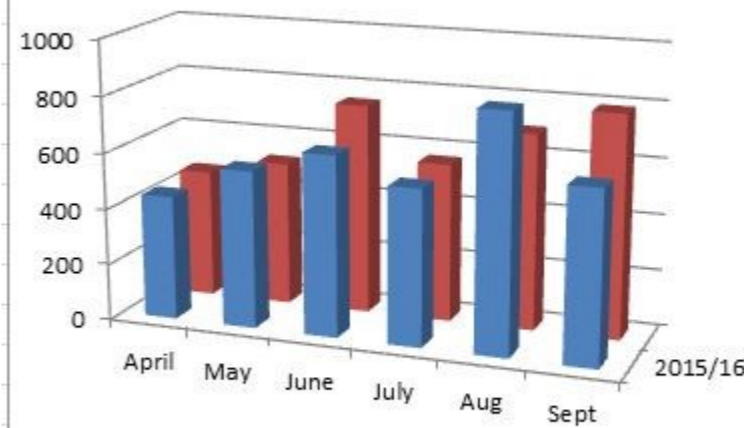

VEHICLES IN MAIN CAR PARK

EDUCATION EDUCATION EDUCATION.....